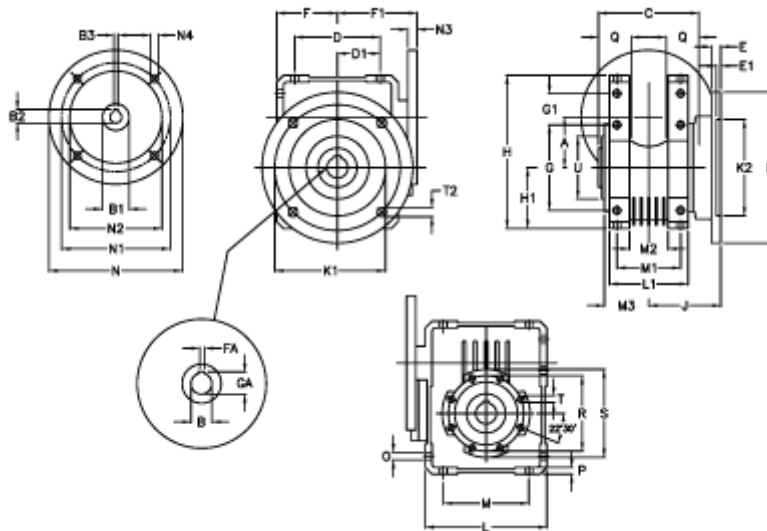

Article number: 392208602053636

Description: Worm Gear with Torque Limiter  
W86 L2-UFC-20-P90 B14

## Measures

A = 86.90	E = 15	H = 245.5	M = 144	N4 = 8,5	U = 110
B = 35	E1 = 6	H1 = 100.0	M1 = 101	O = 11.5	
B1 E7 = 24	F = 100	J = 110.5	M2 = 57	P = 11	
B2 = 27.3	F1 = 128	K = 210	M3 = 64.5	Q = 45	
B3 H9 = 8	FA = 10	K1 = 176	N = 140	R = 130	
C = 140	G = 144	K2 = 152	N1 = 115	S = 150	
D = 144.0	G1 = 45.5	L = 200	N2 = 95	T = M10x18	
D1 = 72.0	GA = 38.3	L1 = 125	N3 = 7.5	T2 = 12.5	